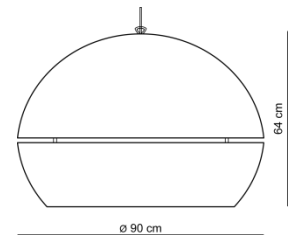

BALL DOME

TYPE	Pendant lamp
DESCRIPTION	Ball-shaped lamp in 2 sizes often used in entries or high above ground. The top comes in 3 colors, the bottom is always white. The white version is partly transparent giving it a unique look when turned on.
MODELS	Ball Dome 60 Ball Dome 90
YEAR, DESIGNER	2017, Simon Spier
USAGE	Indoor
MATERIAL	Polyethylene, PVC, porcelain, stainless steel, aluminum
PRODUCTION	Made in Holland. Polyethylene material is shaped through a rotational molding process to create a unique hollow, elegant and robust structure.
CANOPY INCLUDED	Yes
BULB INCLUDED	No
DIMMABLE	Yes
CLEANING INSTRUCTIONS	Clean with a soft dry cloth. Clean off any marks with a clean moist cloth. Do not use polishing agents, water or abrasive materials when cleaning. Always switch off the electricity supply before cleaning.
WEIGHT	8, 15 kg
CORD LENGTH	2.5 m
LAMP DETAILS	Voltage : 220-240 V Frequency : 50-60 Hz IP rating : IP20 Classification : Class II Socket : E27 (1x) Max 60 W (CFL or LED)