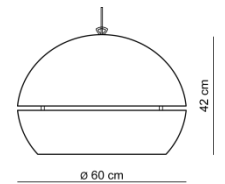

BALL DOME

TYPE	Pendant lamp
DESCRIPTION	Ball-shaped lamp in 2 sizes often used in entries or high above ground. The top comes in 3 colors, the bottom is always white. The white version is partly transparent giving it a unique look when turned on.
MODELS	Ball Dome 60 Ball Dome 90
YEAR, DESIGNER	2017, Simon Spier
USAGE	Indoor
MATERIAL	Polyethylene, PVC, porcelain, stainless steel, aluminum
PRODUCTION	Made in Holland. Polyethylene material is shaped through a rotational molding process to create a unique hollow, elegant and robust structure.
CANOPY INCLUDED	Yes
BULB INCLUDED	No
DIMMABLE	Yes
CLEANING INSTRUCTIONS	Clean with a soft dry cloth. Clean off any marks with a clean moist cloth. Do not use polishing agents, water or abrasive materials when cleaning. Always switch off the electricity supply before cleaning.
WEIGHT	8, 15 kg
CORD LENGTH	2.5 m
LAMP DETAILS	Voltage : 220-240 V Frequency : 50-60 Hz IP rating : IP20 Classification : Class II Socket : E27 (1x) Max 60 W (CFL or LED)